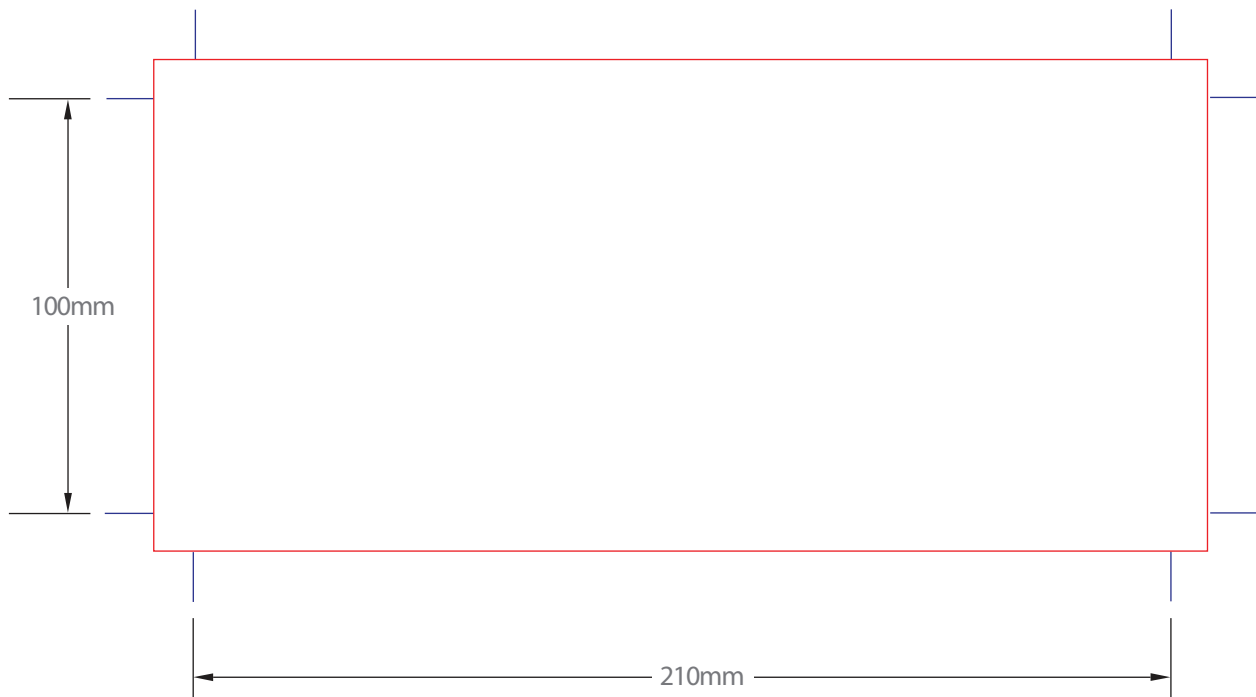

Stationery

Features

Stand out from the crowd with your very own branded stationery. Printed single sided on 100gsm or 120gsm superior laserbond paper it will be a perfect match for printing in your office.

- Full Colour single sided
- Printed on 100gsm or 120gsm laserbond paper

Be sure to include your logo on everything that you send out, from quotes to invoices or thank you letters our stationery is the perfect fit. Order your Letterhead and Compliment Slips together for an even larger saving.

Compliment Slip Graphic Specification

■ Bleed Area ■ Cut Lines

* All graphics should be supplied in a CMYK print ready file

Letterhead Graphic Specification

■ Bleed Area ■ Cut Lines

* All graphics should be supplied in a CMYK print ready file