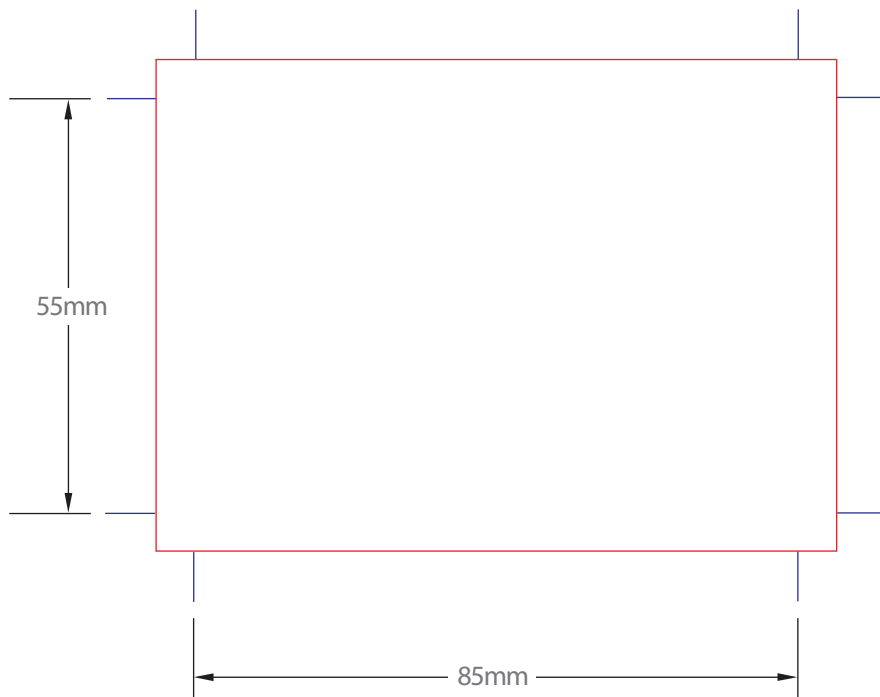

Business Cards

Features

Make a good first impression with our Premium quality business cards. Cards that after the first impression has been made, will out last regular business cards that do not include matt or gloss lamination on both sides and are not printed on heavy 350gsm card.

- Any size business card up to 90mm x 60mm
- Printed on heavy 350gsm card
- Full Colour with matt or gloss lamination both sides
- Select from our standard range or Spot UV option

Choose our hard-working business cards to show off your company on a daily basis.

Standard size business card is 85mm x 55mm

Graphic Specification

■ Bleed Area ■ Cut Lines

* All graphics should be supplied in a CMYK print ready file